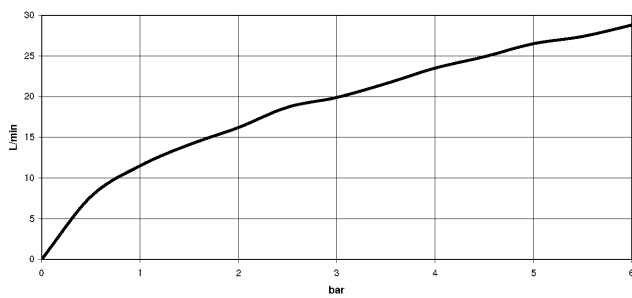

33 300 660

- 3/8" shower outlet
- slide-on rosettes Ø 60 mm
- 1/2" connection
- gauge 150 mm - 15 mm

Intrinsic protection against back flow.

	Chrome	33 300 660-00
	Brushed Platinum	33 300 660-06
	Dark Chrome	33 300 660-19
	Light Gold	33 300 660-26
	Brushed Light Gold	33 300 660-27
	Matte Black	33 300 660-33
	Brushed Bronze	33 300 660-42
	Brushed Champagne (22kt Gold)	33 300 660-46
	Champagne (22kt Gold)	33 300 660-47
	Brushed Chrome	33 300 660-93
	Brushed Dark Platinum	33 300 660-99

33 300 660

mm [inches]

Flow rate chart

Certificates

LGA_29688.

Belgaqua_21-025-27_1.

DVGW_DW-6506DN0125.

WRAS_2205033.