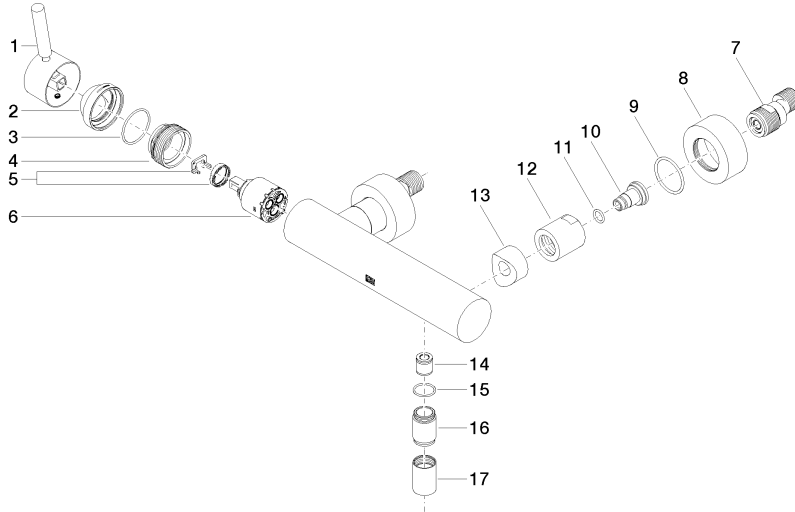

33 300 660

- 3/8" shower outlet
- slide-on rosettes Ø 60 mm
- 1/2" connection
- gauge 150 mm - 15 mm

Intrinsic protection against back flow.

	Chrome	33 300 660-00
	Brushed Platinum	33 300 660-06
	Dark Chrome	33 300 660-19
	Light Gold	33 300 660-26
	Brushed Light Gold	33 300 660-27
	Matte Black	33 300 660-33
	Brushed Bronze	33 300 660-42
	Brushed Champagne (22kt Gold)	33 300 660-46
	Champagne (22kt Gold)	33 300 660-47
	Brushed Chrome	33 300 660-93
	Brushed Dark Platinum	33 300 660-99

33 300 660

mm [inches]

Flow rate chart

Certificates

LGA_29688.

Belgaqua_21-025-27_1.

DVGW_DW-6506DN0125.

WRAS_2205033.

33 300 660

Parts for other finishes can be found here: **Brushed Platinum**

Spare parts list

No.	Item Number	Name	Quantity used	Delivery time
1	90 20 66 007 00-00	handle	1	10
2	09 28 30 032-00	cover	1	10
3	09 14 10 102 90	seal	1	2
4	09 24 04 296 90	nut	1	2
5	90 28 10 148 00 90	accessories	1	2
6	90 15 05 064 00 90	cartridge	1	2
7	04 11 04 030 00 90	connection	2	2
8	09 27 62 004-00	rosette	2	10
9	09 14 10 119 90	seal	2	2
10	09 29 05 005 20 90	nipple	2	60
11	09 14 10 008 90	seal	2	2
12	09 23 10 048-00	nut	2	10
13	09 18 40 059-00	sleeve	2	10
14	90 23 01 141 00 90	back-flow preventer	1	2
15	90 14 10 032 00 90	seal	1	2
16	09 24 03 115 20-00	nipple	1	10
17	90 21 02 069 00-00	cover	1	10