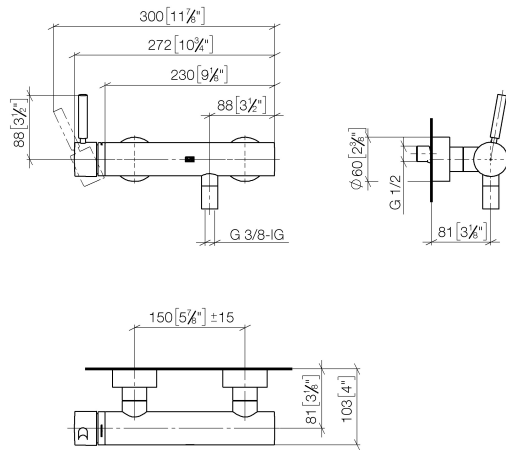

33 300 660

- 3/8" shower outlet
- slide-on rosettes Ø 60 mm
- 1/2" connection
- gauge 150 mm - 15 mm

Intrinsic protection against back flow.

	Chrome	33 300 660-00
	Brushed Platinum	33 300 660-06
	Dark Chrome	33 300 660-19
	Light Gold	33 300 660-26
	Brushed Light Gold	33 300 660-27
	Matte Black	33 300 660-33
	Brushed Bronze	33 300 660-42
	Brushed Champagne (22kt Gold)	33 300 660-46
	Champagne (22kt Gold)	33 300 660-47
	Brushed Chrome	33 300 660-93
	Brushed Dark Platinum	33 300 660-99

33 300 660

mm [inches]

Flow rate chart

Certificates

LGA_29688.

Belgaqua_21-025-27_1.

DVGW_DW-6506DN0125.

WRAS_2205033.

33 300 660

Parts for other finishes can be found here: **Brushed Platinum**

Spare parts list

No.	Item Number	Name	Quantity used	Delivery time
1	90 20 66 007 00-00	handle	1	10
2	09 28 30 032-00	cover	1	10
3	09 14 10 102 90	seal	1	2
4	09 24 04 296 90	nut	1	2
5	90 28 10 148 00 90	accessories	1	2
6	90 15 05 064 00 90	cartridge	1	2
7	04 11 04 030 00 90	connection	2	2
8	09 27 62 004-00	rosette	2	10
9	09 14 10 119 90	seal	2	2
10	09 29 05 005 20 90	nipple	2	60
11	09 14 10 008 90	seal	2	2
12	09 23 10 048-00	nut	2	10
13	09 18 40 059-00	sleeve	2	10
14	90 23 01 141 00 90	back-flow preventer	1	2
15	90 14 10 032 00 90	seal	1	2
16	09 24 03 115 20-00	nipple	1	10
17	90 21 02 069 00-00	cover	1	10